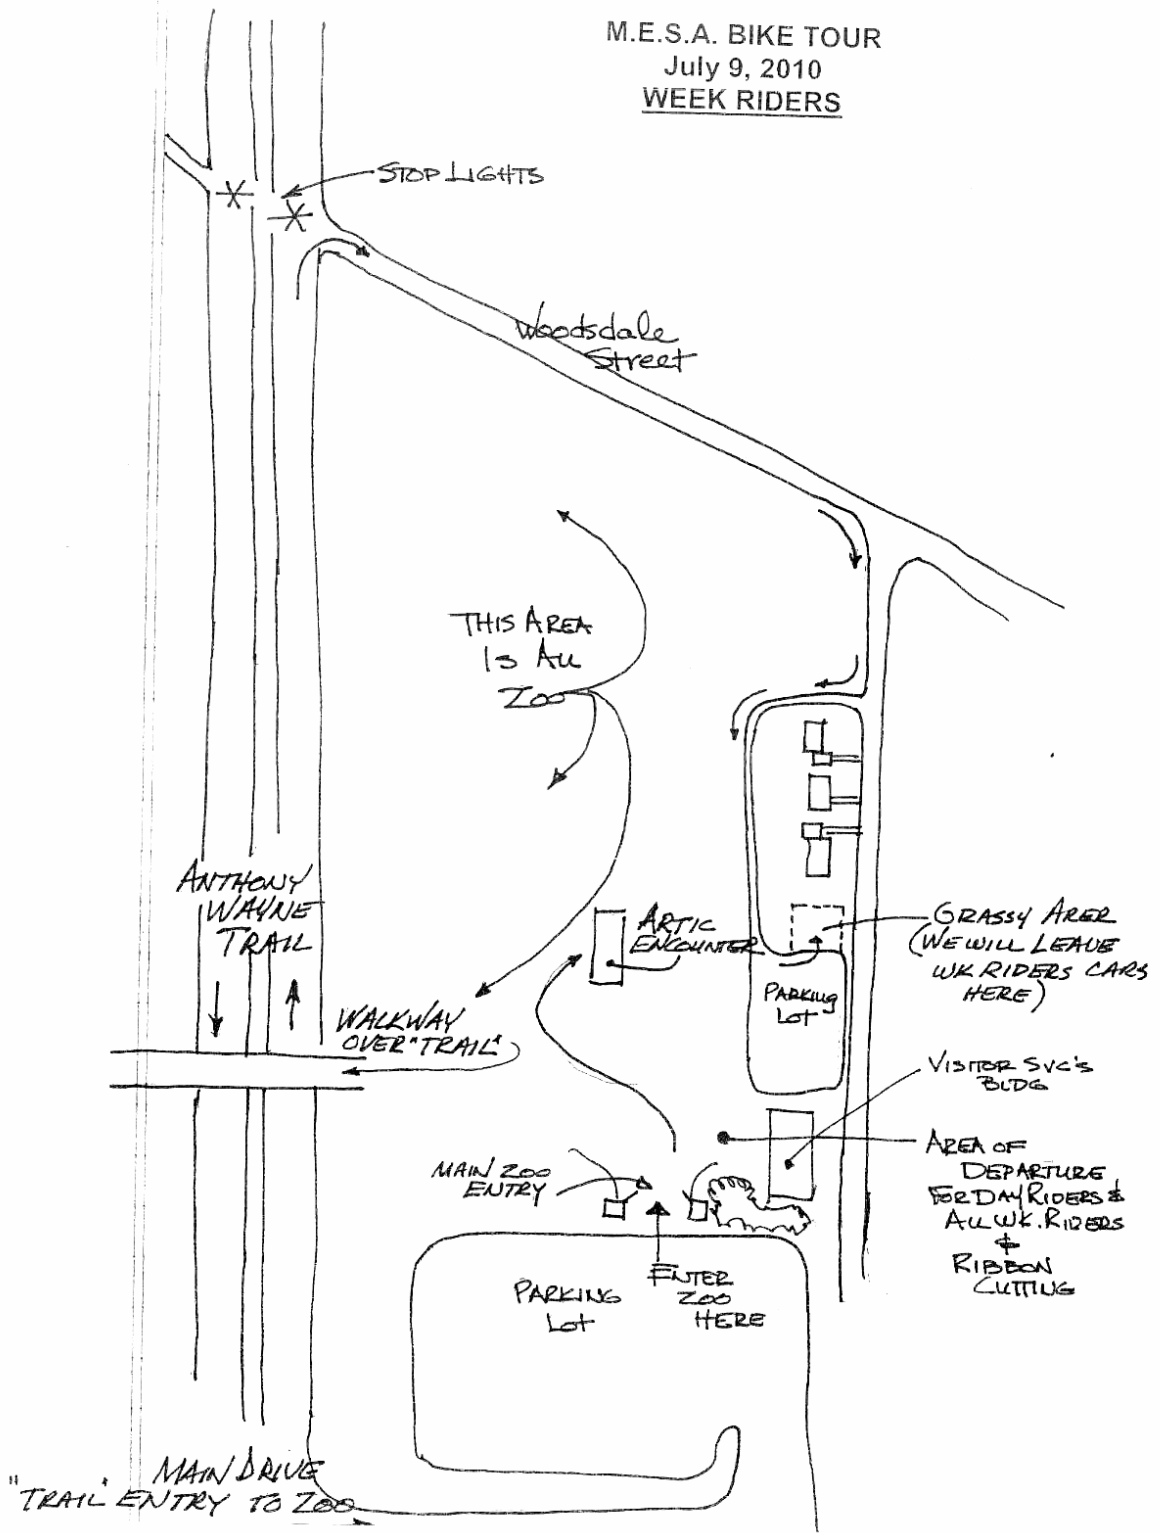

M.E.S.A. BIKE TOUR
July 9, 2010
WEEK RIDERS